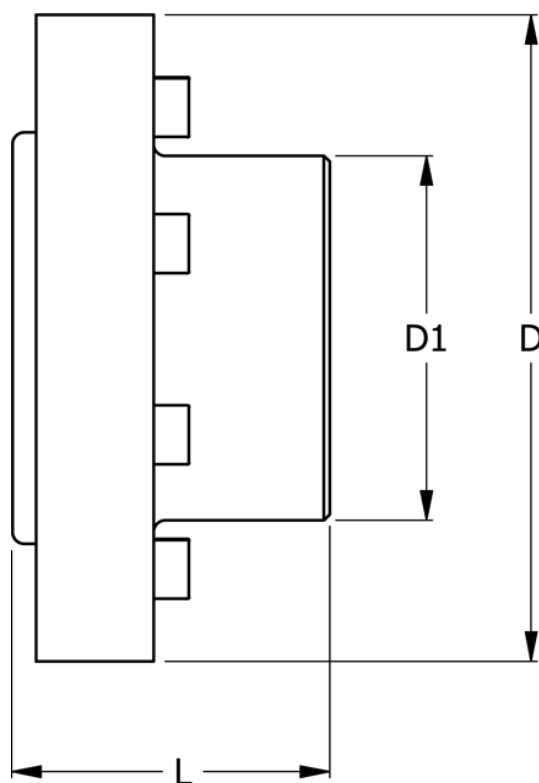

Article number: 330625005

Description: Coupling N-Eupex str. 250
Part 5 (incl. bolts) without bore

Measures

D	= 250
D1	= 165
L	= 110
Max bore	= 100
Torque (N m)	= 2800